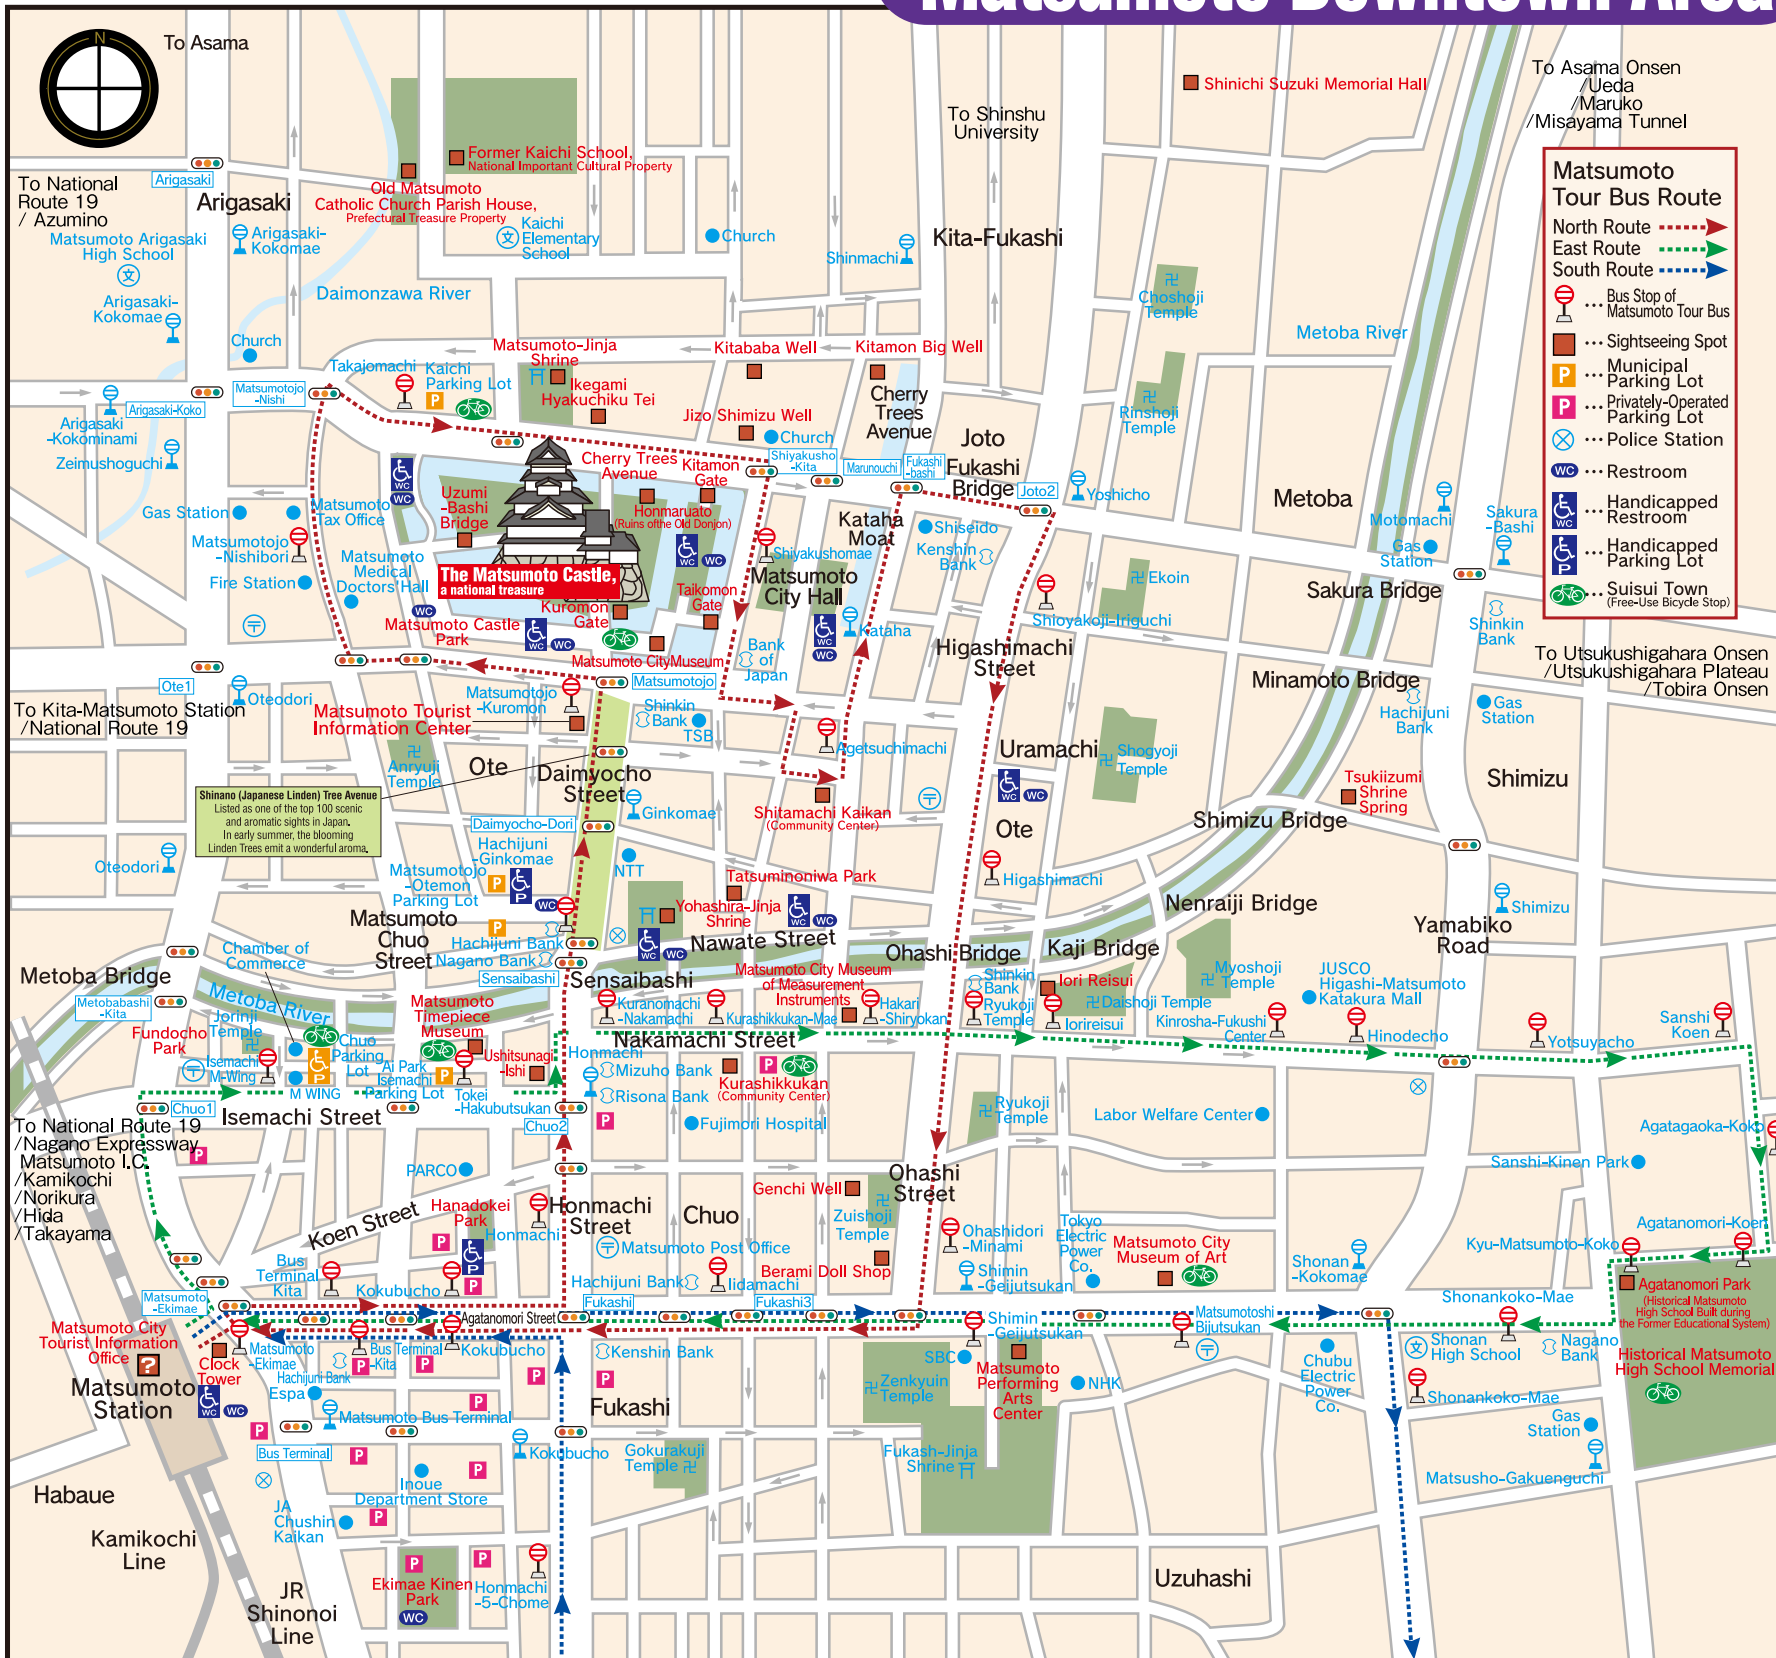

# Matsumoto Downtown Area

**Matsumoto Tour Bus Route**

- North Route - - - - - ▶
- East Route - - - - - ▶
- South Route - - - - - ▶
- ... Bus Stop of Matsumoto Tour Bus
- ... Sightseeing Spot
- ... Municipal Parking Lot
- ... Privately-Operated Parking Lot
- ... Police Station
- ... Restroom
- ... Handicapped Restroom
- ... Handicapped Parking Lot
- ... Suisui Town (Free-Use Bicycle Stop)

To Asama

To Shinshu University

To Asama Onsen / Ueda / Maruko / Misayama Tunnel

To National Route 19 / Azumino

To Kita-Matsumoto Station / National Route 19

To National Route 19 / Nagano Expressway / Matsumoto I.C. / Kamikochi / Norikura / Hida / Takayama

Habaue

Kamikochi Line

JR Shinonoi Line

Uzuhashi

To Utsukushigahara Onsen / Utsukushigahara Plateau / Tobira Onsen